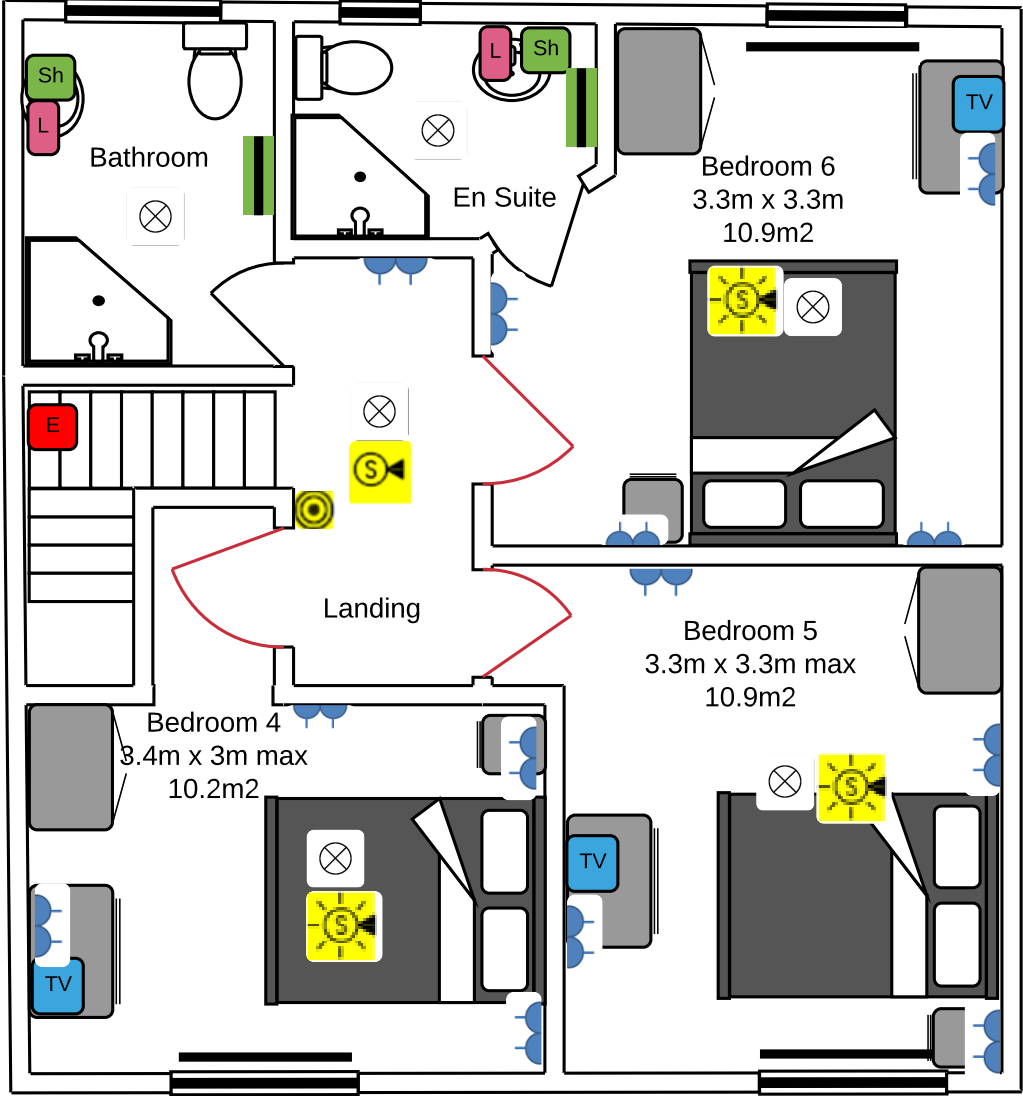

14 Pilley Road  
 Hereford  
 Ground Floor HMO  
 15.07.17  
 Scale 1:50

14 Pilley Road  
Hereford  
First Floor HMO  
15.07.17  
Scale 1:50

14a Pilley Road  
 Hereford  
 Flat  
 15.07.17  
 Scale 1:50

Total area approx  
 37m2